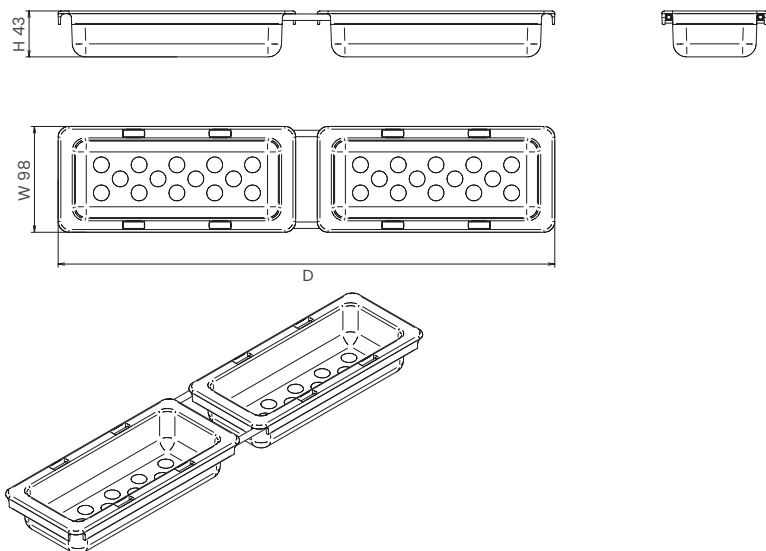

Elite multipurpose tray

Vassoio multiuso Elite

Contenitori | Organizers

Cat. code

AVPI0T

AVP
10

Nome Name
Misura Dimension

Instruction sheet

4004105190MKT

Materials

Plastica Plastic

Load capacity Kg

Portata totale
Total capacity

Description

Vaschetta multiuso in SAN satinato regolabile in profondità.

Depth-adjustable multi-purpose translucent SAN tray.

Dimensions

Cat. code	Cabinet size (cm)	Width (mm)	Depth (mm)	Height (mm)
AVPI0T	—	98	440-520	43

Packaging

Cat. code	Size (cm)	Weight (kg)
AVPI0T		

Pallet configuration

Size (mm)	Pieces
1200 x 800	ND*

Maintenance