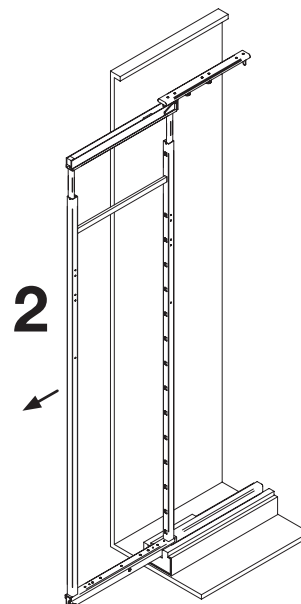

Cesto per colonna

Basket for larder unit

CC15U
CC30U
CC40U
CC45U

Max: 15 Kg

2 min

x 1

Info

1) **AVVERTENZA!** Leggi attentamente le istruzioni prima del montaggio e segui ogni passaggio indicato. L'azienda declina ogni responsabilità dall'uso improprio del prodotto. Ogni uso improprio del prodotto può causare lesioni. Modifiche o manomissioni del prodotto, annullano ogni condizione di garanzia.

2) Smaltisci i diversi materiali secondo regolamentazioni della tua città.

1) **WARNING!** Read the instructions carefully before assembly and follow each step indicated. The company declines all responsibility for improper use of the product. Any improper use of the product can cause injury. Modifications or tampering with the product void any warranty conditions.

2) Proceed to dispose of the different materials according to your city regulations.

1