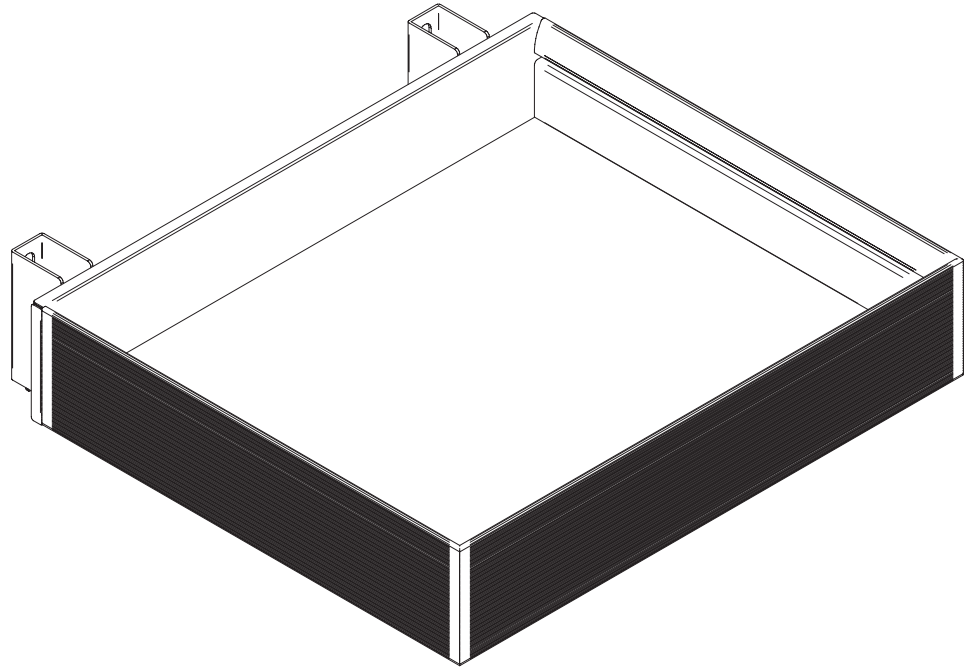

# Cesto maxi colonna

## Basket for maxi-larder unit

CEM45CM1U  
CEM60CM1U

2 min

x 1