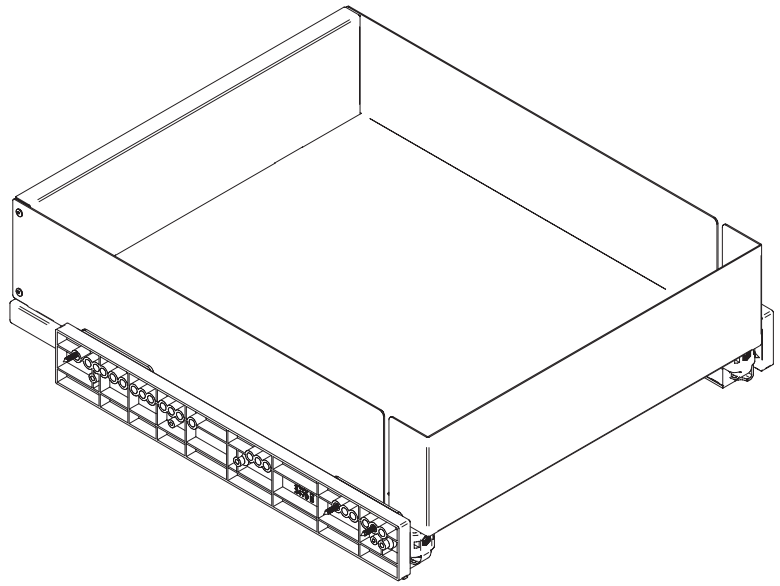

Cassetto quattro lati

Four-side drawer

CCTGM40L
CCTGM45L
CCTGM60L
CCTGM90L

Max: 30 Kg

15 min

x 1

+

A

x 1

B

x 1

C

x 1

D

x 1

E