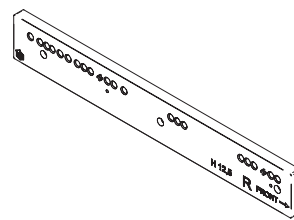

Cassetto quattro lati

Four-side drawer

CCTGM40L
CCTGM45L
CCTGM60L
CCTGM90L

Max: 30 Kg

15 min

x 1

+

A

x 1

B

x 1

C

x 1

D

x 1

E