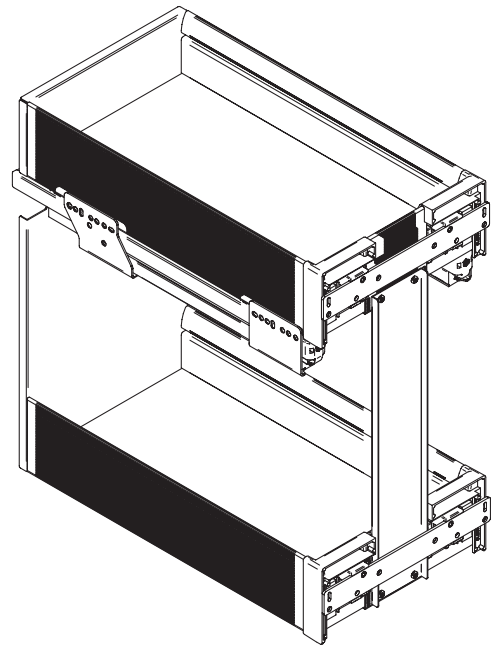

Estraibile base 2 ripiani

Base pull-out with 2 tiers

EGTGM30B2U
EGTGM40B2U
EGTGM45B2U
EGTGM60B2U

Max: 30 Kg

15 min

x 1

+

Info