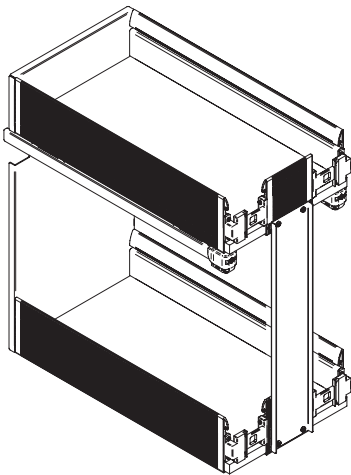

Info

1) AVVERTENZA! Leggi attentamente le istruzioni prima del montaggio e segui ogni passaggio indicato. L'azienda declina ogni responsabilità dall'uso improprio del prodotto. Ogni uso improprio del prodotto può causare lesioni. Modifiche o manomissioni del prodotto, annullano ogni condizione di garanzia.
2) Smaltisci i diversi materiali secondo regolamentazioni della tua città.

1) WARNING! Read the instructions carefully before assembly and follow each step indicated. The company declines all responsibility for improper use of the product. Any improper use of the product can cause injury. Modifications or tampering with the product void any warranty conditions.
2) Proceed to dispose of the different materials according to your city regulations.

A