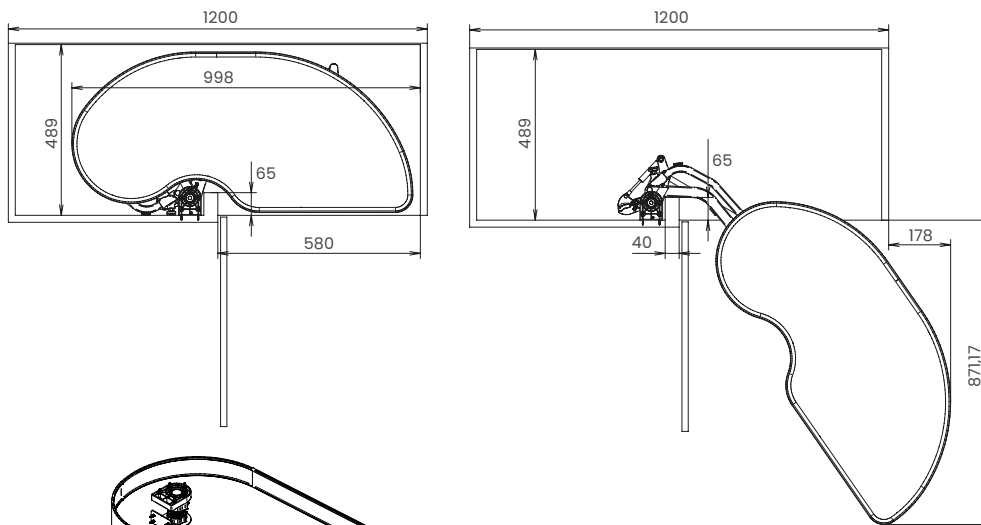

## 1. Ingombri modulo anta 45/50 45/50 door overall dimensions

## 2. Ingombri modulo anta 60 60 door overall dimensions

Fly Moon 3.0 base corner mechanism for 40-45-50-60 cm cabinet door. Height-adjustable and designed for 2 shelves. Reversible. Dampened soft-closing kit is available but not included. Kit consisting of 2 pull-out shelves for both Fly Moon base and column mechanisms with single aluminum edge and melamine bottom. Load capacity 20 kg per shelf. Not reversible.

### Pallet configuration

Size (mm)	Pieces
<b>1200 x 800</b>	<b>40</b>
<b>1200 x 800</b>	<b>40</b>
Size (mm)	Pieces
<b>1200 x 800</b>	<b>20</b>
<b>1200 x 800</b>	<b>20</b>
Size (mm)	Pieces
<b>1200 x 800</b>	<b>20</b>
<b>1200 x 800</b>	<b>20</b>
<b>1200 x 800</b>	<b>20</b>
<b>1200 x 800</b>	<b>11</b>
<b>1200 x 800</b>	<b>11</b>