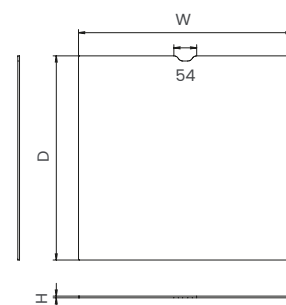

Dimensions

Cat. code | Nova Pro Scala	Width	Depth	Height
KFPCCSLSC60	501	479	4
KFPCCSLSC75	651	479	4
KFPCCSLSC90	801	479	4
KFPCCSLSC105	951	479	4
KFPCCSLSC120	1101	479	4

Legrabox | Avantech | Vionaro

KFPCCSLLEAV60	520	472	4	840 x 500 x 25	1,3
KFPCCSLLEAV75	670	472	4	840 x 500 x 25	1,7
KFPCCSLLEAV90	820	472	4	840 x 500 x 25	2,0
KFPCCSLLEAV105	970	472	4	1170 x 500 x 25	2,5
KFPCCSLLEAV120	1120	472	4	1170 x 500 x 25	2,8

Cat. code | Merivobox

KFPCCSLME60	505	472	4	840 x 500 x 25	1,3
KFPCCSLME75	655	472	4	840 x 500 x 25	1,7
KFPCCSLME90	805	472	4	840 x 500 x 25	2,0
KFPCCSLME105	955	472	4	1170 x 500 x 25	2,5
KFPCCSLME120	1105	472	4	1170 x 500 x 25	2,8

Cat. code | Tandembox

KFPCCSLTA60	475	473	4	840 x 500 x 25	1,3
KFPCCSLTA75	625	473	4	840 x 500 x 25	1,7
KFPCCSLTA90	775	473	4	840 x 500 x 25	2,0
KFPCCSLTA105	925	473	4	1170 x 500 x 25	2,5
KFPCCSLTA120	1075	473	4	1170 x 500 x 25	2,8

Packaging

Size	Weight (kg)
840 x 500 x 25	1,3
840 x 500 x 25	1,7
840 x 500 x 25	2,0
1170 x 500 x 25	2,5
1170 x 500 x 25	2,8

Instruction sheet

4004110575MKT

Available finishes

NS
Noce Savoia
Noce Savoia

Materials

Struttura Structure
HPL

Gli articoli di questa gamma con finiture VNFNS / NS utilizzano pannelli HPL realizzati con legno proveniente da foreste gestite responsabilmente, nel rispetto di elevati standard ambientali, sociali ed economici.

The products of this range with VNFNS / NS finishes use HPL panels made from wood which has been sourced from responsibly managed forests, in accordance with high environmental, social, and economic standards.