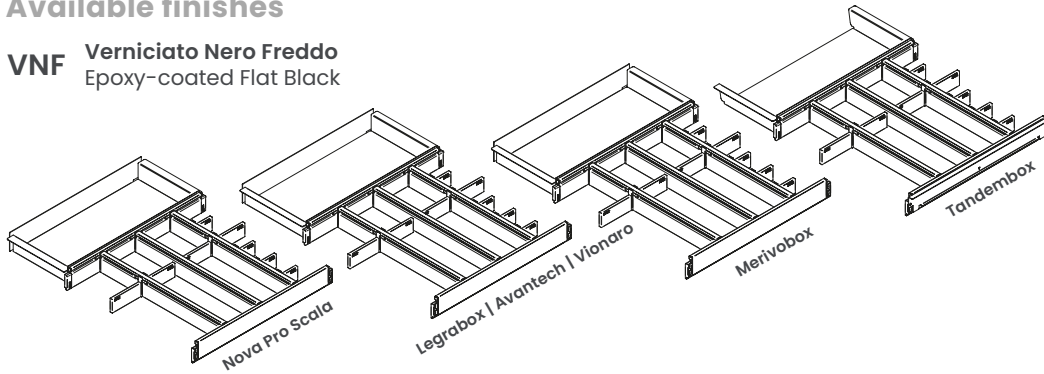

Basic kit for 75 cm drawer

Kit base per cassetto da 75

Kit base per cassetto | Basic kits for drawer

Available finishes

VNF Verniciato Nero Freddo
Epoxy-coated Flat Black

NA* Non disponibile al momento Not available at the moment Unità Unit of measurement mm

Cat. code

KBCCSLSC75F18

KBCC	Nome	Name
SL	SpaceLock	
SC	Guide	Slides
75	Modulo	Cab. door
F18	Fianco	Side

Materials

Struttura	Structure
Alluminio	Aluminum
Plastica	Plastic
Lamiera	Sheet metal

Instruction sheet

4004110592MKT

Description Compatibile con | Compatible with Nova Pro Scala • Legrabox – AvanTech – Vionaro V13

Kit composto da 1 vaschetta contenitiva media in lamiera con tappetino incluso, 2 feritoie strutturali verticali in alluminio, 3 divisori grandi orizzontali in alluminio, 10 divisori in plastica medi, 4 divisori in plastica piccoli. Spondine e guide non incluse.

Kit consisting of 1 medium sheet metal storage tray with included mat, 2 vertical structural aluminum dividers, 3 large horizontal aluminum dividers, 10 medium plastic dividers, 4 small plastic dividers. Drawer sides and slides are not included.