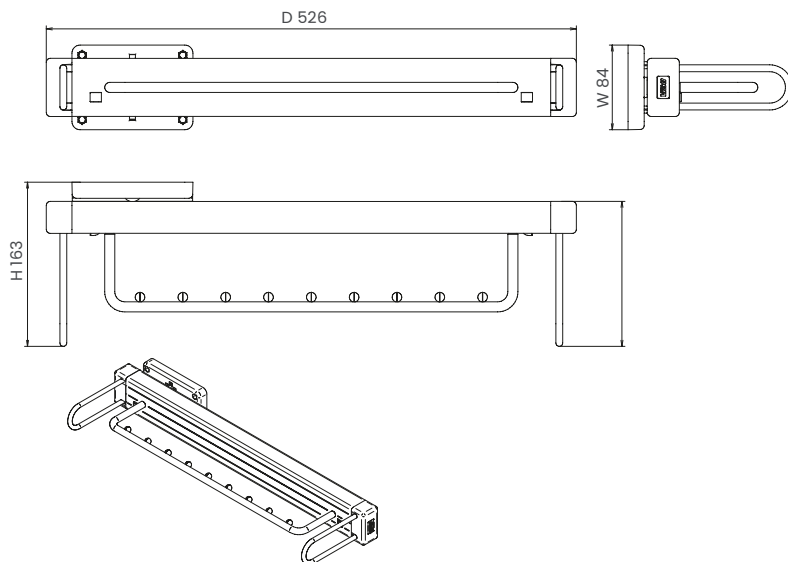

Elite pull-out clothes hanger

Attaccapanni estraibile Elite

Appendiabiti | Clothes hangers

Cat. code

AAESP

AAEPS Nome Name

Instruction sheet

4004110890MKT

Finish

ALVG

Grigio Alluminio
Aluminium grey

Materials

Metallo Metal
Plastica Plastic

Load capacity Kg

Portata totale
Total capacity

Description

Attaccapanni estraibile completo di supporto per il fissaggio al cappello del mobile. Guide a sfera ad estrazione parziale.

Pull-out clothes hanger equipped with fittings for cabinet's top fastening. Ball bearing slides with single extension.

Dimensions

Cat. code	Cabinet size (cm)	Width (mm)	Depth (mm)	Height (mm)
AAESP	—	84	526	163

Packaging

Cat. code	Size (cm)	Weight (kg)	Size (mm)	Pieces
AAESP			1200 x 800	ND*

Pallet configuration

Size (mm)	Pieces
1200 x 800	ND*

Maintenance

Inquadrate il codice QR per scoprire il modo corretto di smaltire l'imballaggio e la corretta manutenzione del prodotto.

Scan the QR code to discover the correct way to dispose the packing and the correct maintenance of the product.

*Non disponibile al momento Not available at the moment