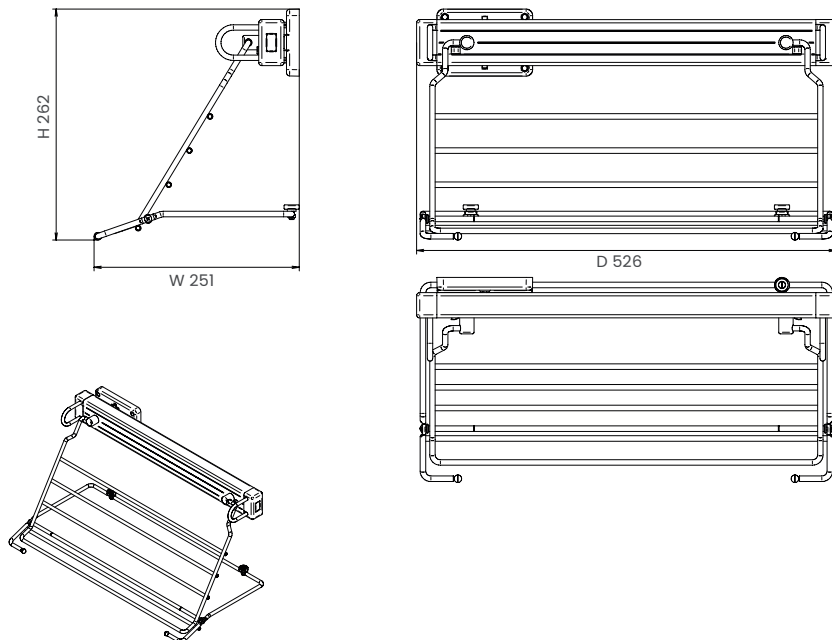

Elite folding trousers holder

Portapantaloni pieghevole Elite

Appendiabiti | Clothes hangers

Cat. code

APPLSP

APPLSP Nome Name

Instruction sheet

4004110890MKT

Finish

ALVG

Grigio Alluminio
Aluminium grey

Materials

Metallo Metal
Plastica Plastic

Load capacity Kg

Portata totale
Total capacity

Description

Portapantaloni pieghevole laterale estraibile completo di ferramenta per il fissaggio al fianco del mobile. Guide a sfera ad estrazione parziale. Reversibile.

Side-mounted folding pull-out trousers holder equipped with fittings for cabinet's side fastening. Ball bearing slides with single extension. Reversible.

Dimensions

Cat. code	Cabinet size (cm)	Width (mm)	Depth (mm)	Height (mm)
APPLSP	—	251	526	262

Packaging

Cat. code	Size (cm)	Weight (kg)	Size (mm)	Pieces
APPLSP			1200 x 800	ND*

Pallet configuration

Size (mm)	Pieces
1200 x 800	ND*

Maintenance

Inquadrate il codice QR per scoprire il modo corretto di smaltire l'imballaggio e la corretta manutenzione del prodotto.

Scan the QR code to discover the correct way to dispose the packing and the correct maintenance of the product.

*Non disponibile al momento Not available at the moment