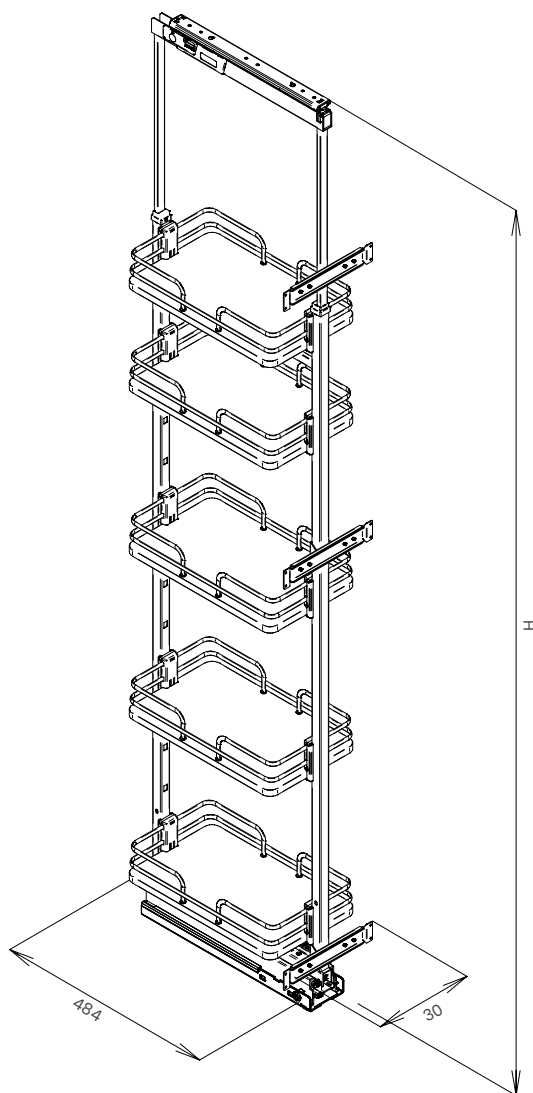

Galaxy manual larder unit with pivoting slide

Colonna manuale con guida rotante Galaxy

Colonne | Larder units

**Cat. code**

Structure

CE1204

C Nome Name
E Estraibile Pulling-out
120 Dimensione Dimension
4 Versione Version

Basket

CC15ASOM10

CC Nome Name
15 Modulo Cabinet size
AS Attacco a scatto Snap
OM Bordo in ovalina –
 fondo in melamina
 Elliptical edge –
 melamine bottom
10 Edizione Year

Door bracket kit

CK115N

C Per colonna
 For larder unit
K Kit Kit
115 Modulo Cabinet size
N Nuova versione
 New version

Height-adjustable frame for manual larder unit complete with a total extension pivoting slide with dampened soft-closing system. Load capacity 100 kg. Basket for larder unit with elliptical wire 10x4 mm and melamine bottom. The snap fastening works by placing the basket on the frame's holes. Kit consisting of 1 fixing and adjustable door bracket and fittings. Quick installation on the same internal holes of the frame.

**Materials****Metallo** Metal**Plastica** Plastic**Melamina** Melamine

Dimensions

Frame	Cabinet size (cm)	Width (mm)	Depth (mm)	Height (mm)
CE1204	15	30	484	993-1293
CE1604	30	30	484	1393-1693
CE1904	40	30	484	1693-1993