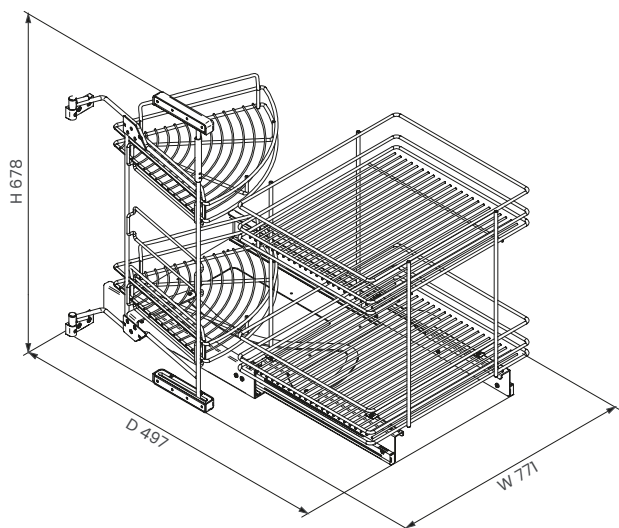

Partner fixed Easy Corner

Easy Corner Eco fisso Partner

Meccanismi angolari | Corner mechanisms

Cat. code

NECF2245470/11

NEC Nome Name
F Fisso Fixed
22
45 Modulo Cabinet size
470 Misura Dimension
11 Edizione Year

Instruction sheet

4004113570MKT

Finish

C
Cromo
Chrome-plated

Materials

Plastica Plastic
Metallo Metal

Load capacity Kg

30x2 Cesti interni
Inner baskets

10x2 Cesti anta
Door baskets

Description

Eco Easy Corner fisso per angolo base da 90 cm e anta da 45 cm. Include: meccanismo, 2 cesti anta e 2 cesti interni fissi in filo. Prolunga per fissaggio anta con cornice inclusa. Reversibile.

Eco fixed Easy Corner for 90 cm base corner and for 45 cm cabinet door. It includes: the mechanism, 2 door baskets and 2 inner fixed wire baskets. The extension to fasten the framed door is included. Reversible. 165° hinges are required.