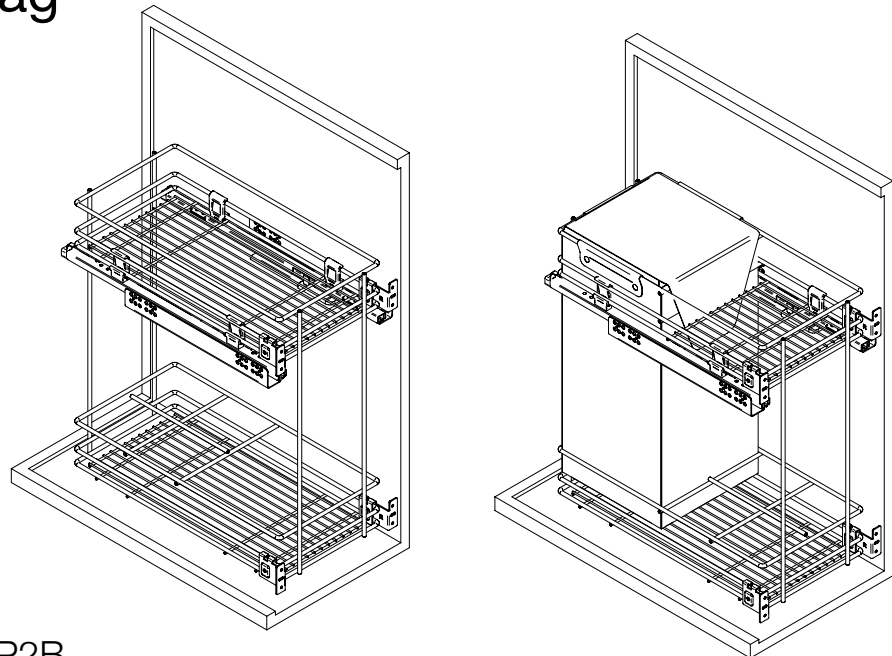

# Estraibile base portabottiglie e con sacca

Base pull-out bottle organizer and base pull-out unit with bag

EGPHM30B2B  
EGPHM40B2B  
EGPHM45B2B  
EGPHM60B2B EGPBM30P2B