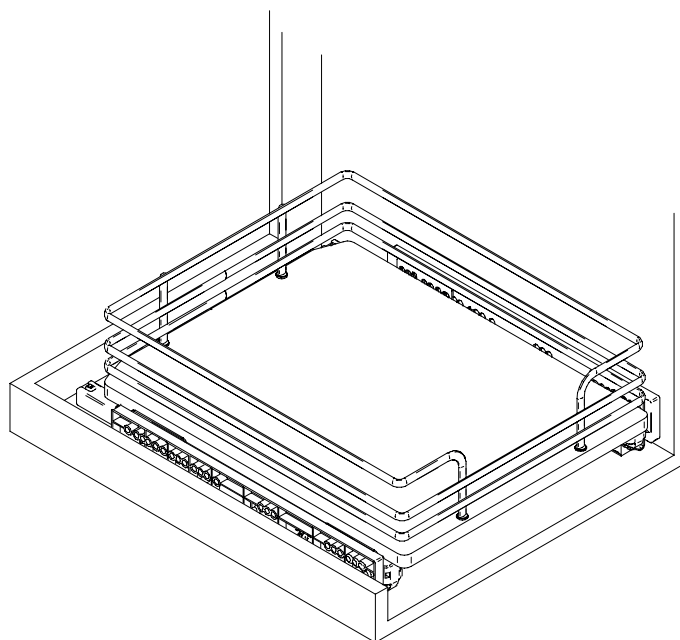

Cassetto quattro lati

Four-side drawer

CCTGM400M
CCTGM450M
CCTGM600M
CCTGM900M

Max: 30 Kg

15 min

x 1

+

A