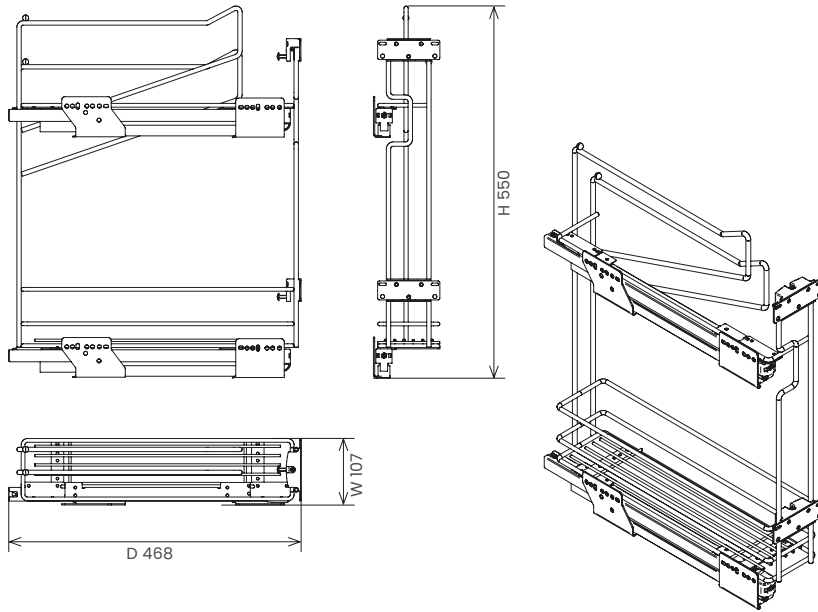

Wire side-mounted dishtowel pull-out unit

Estraibile laterale base portastrofinacci Wire

Estraibili | Pull-out units

Cat. code

ELQGM152PCSXPRP

ELQ	Nome Name
GM	Guida Slide
15	Modulo Cabinet size
2	Ripiani Tiers
PC	
SX	Verso Direction
PRP	Piastrina regolabile Adjustable plate

Instruction sheet

4004116470MKT

Finish

C
Cromo
Chrome-plated

Materials

Metallo Metal
Plastica Plastic

Description

Estraibile laterale base portastrofinacci in filo con guide ad estrazione totale, rientro ammortizzato, aggancio rapido e fissaggio a scatto. Kit staffe per regolazione tridimensionale dell'anta incluso.

Wire side-mounted towel holder pull-out unit with total extension slides, dampened soft-closing system and easy snap fastening. Kit of three-way-adjustable door brackets is included.

Dimensions

Cat. code	Cabinet size (cm)	Width (mm)	Depth (mm)	Height (mm)
ELQGM152PCSXPRP	15	107	468	550
ELQGM152PCDXPRP	15	107	468	550

Packaging

Cat. code	Size (cm)	Weight (kg)	Size (mm)	Pieces
ELQGM152PCSXPRP	60,5 x 49 x 14,5	ND*	1200 x 800	40
ELQGM152PCDXPRP	60,5 x 49 x 14,5	ND*	1200 x 800	40

Pallet configuration

Load capacity Kg

Portata totale
Total capacity