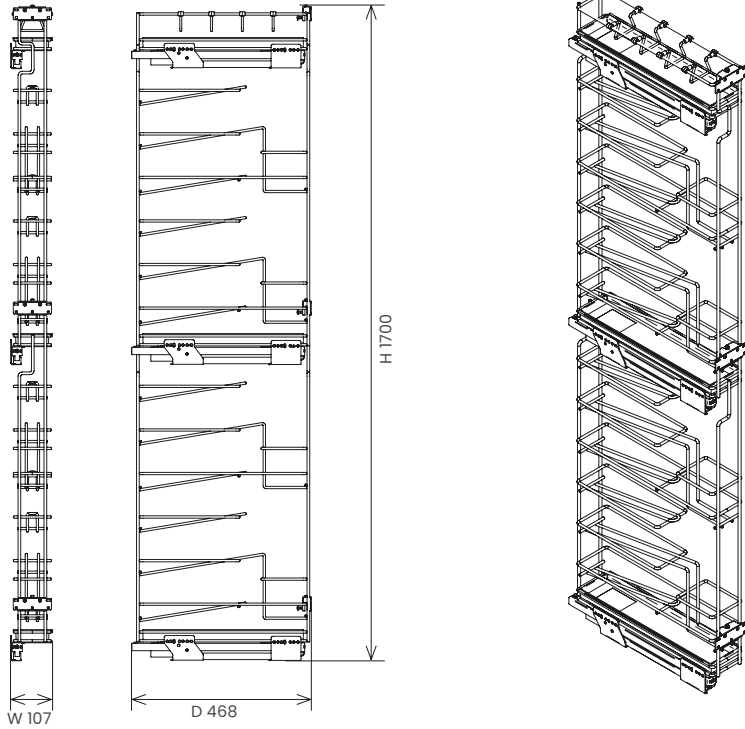

Wire side-mounted pull-out larder unit for bottles

## Cat. code

**ELQGM155PBSXPRP**

ELQ	Nome Name
GM	Guida Slide
15	Modulo Cabinet size
5	Ripiani Tiers
PB	Portabottiglie Bottle holder
SX	Verso Direction
PRP	Piastrina regolabile Adjustable plate