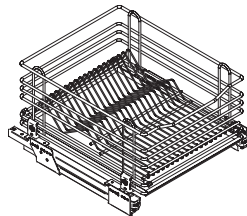

KCCPTGM45
KCCPTGM50
KCCPTGM60