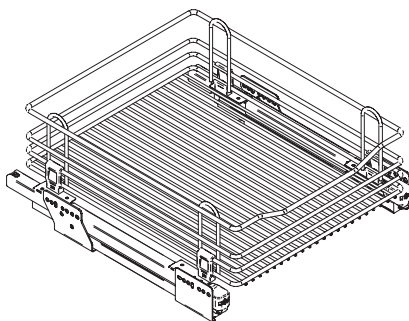

Cassetti Drawers

CCTGM30
CCTGM40
CCTGM45
CCTGM50
CCTGM60

CCTGM80
CCTGM90
CCTGM100
CCTGM120