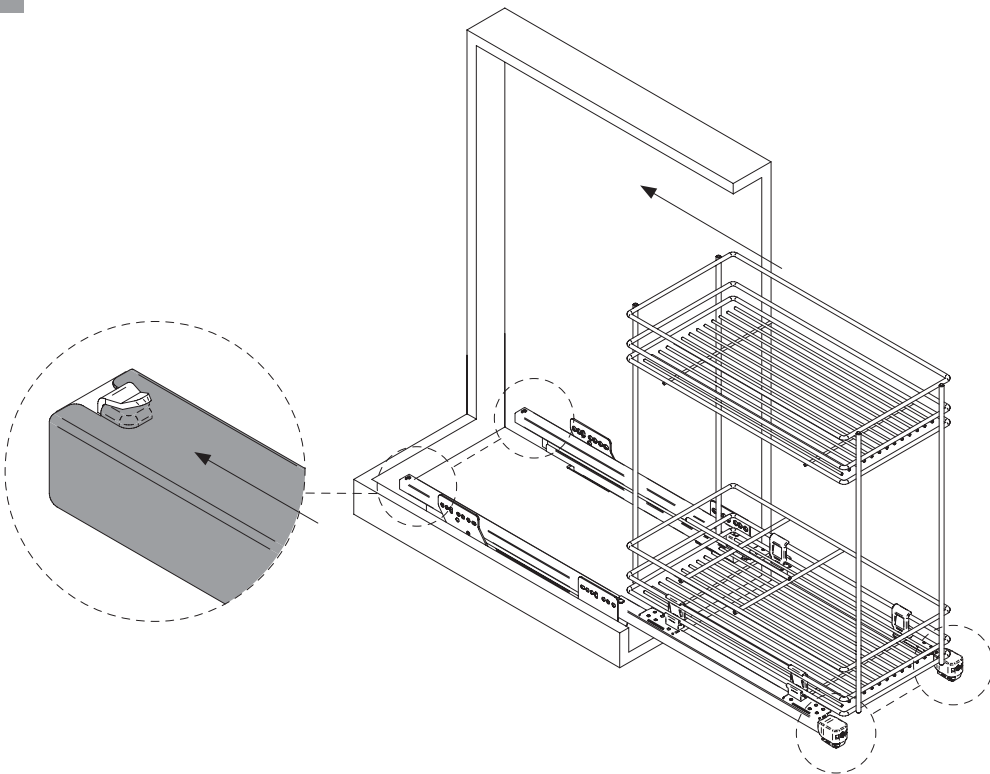

1

2

3

Vibo S.p.A.
Via Arzignano, 46 36070
Trissino (VI) Italy T +39
0445-492800
F +39 0445-492999
vibo@viboitaly.com
www.viboitaly.com