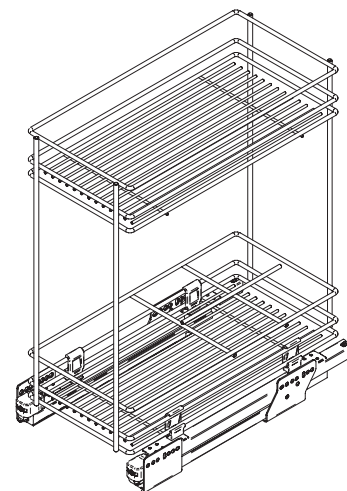

Estraibili base

Base pull-out units

Portabottiglie

Bottle organizer

EGTGM30B2/3
EGTGM40B2/3
EGTGM45B2
EGTGM60B2

Con sacca

With bag

EGTGM30P2
EGTGM40P2
EGTGM45P2

Portapiatti

Dish-holder

EGTGM30PP

Max: 30 Kg

30 min

x 1

+

Info