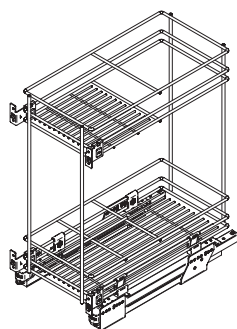

Estraibili base

Base pull-out units

Portabottiglie

Bottle organizer

EGTGM30B2/3
EGTGM40B2/3
EGTGM45B2
EGTGM60B2

Con sacca

With bag

EGTGM30P2
EGTGM40P2
EGTGM45P2

Portapiatti

Dish-holder

EGTGM30PP

Max: 30 Kg

30 min

x 1

+

Info