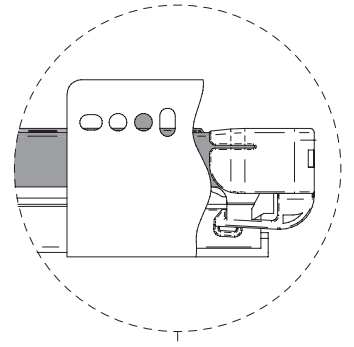

1

2

3

Vibo S.p.A.
Via Arzignano, 46 36070
Trissino (VI) Italy T +39
0445-492800
F +39 0445-492999
vibo@viboitaly.com
www.viboitaly.com