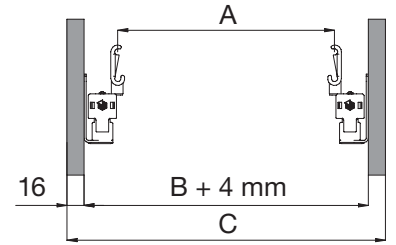

1

2

3

Vibo S.p.A.
Via Arzignano, 46 36070
Trissino (VI) Italy T +39
0445-492800
F +39 0445-492999
vibo@viboitaly.com
www.viboitaly.com