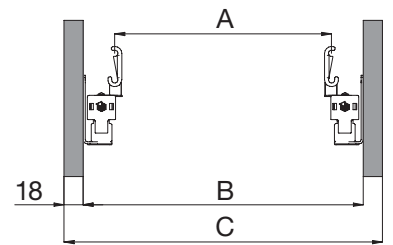

1

2

3

Vibo S.p.A.
Via Arzignano, 46 36070
Trissino (VI) Italy T +39
0445-492800
F +39 0445-492999
vibo@viboitaly.com
www.viboitaly.com