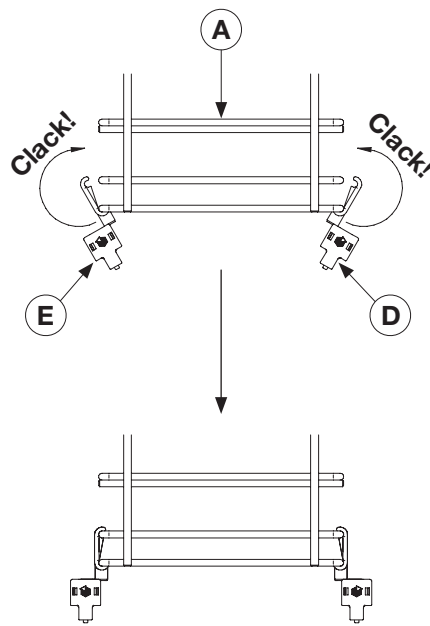

1

2

3

Vibo S.p.A.
Via Arzignano, 46 36070
Trissino (VI) Italy T +39
0445-492800
F +39 0445-492999
vibo@viboitaly.com
www.viboitaly.com