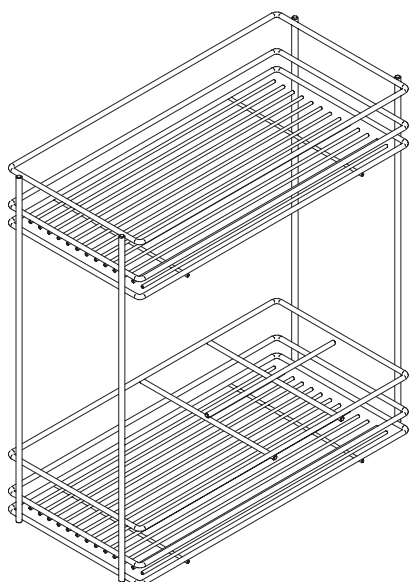

Info

1) AVVERTENZA! Leggi attentamente le istruzioni prima del montaggio e segui ogni passaggio indicato. L'azienda declina ogni responsabilità dall'uso improprio del prodotto. Ogni uso improprio del prodotto può causare lesioni. Modifiche o manomissioni del prodotto, annullano ogni condizione di garanzia.

2) Smaltisci i diversi materiali secondo regolamentazioni della tua città.

1) WARNING! Read the instructions carefully before assembly and follow each step indicated. The company declines all responsibility for improper use of the product. Any improper use of the product can cause injury. Modifications or tampering with the product void any warranty conditions.

2) Proceed to dispose of the different materials according to your city regulations.

A