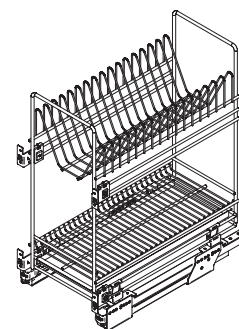

Estraibili base

Base pull-out units

Portabottiglie

Bottle organizer

EGTGM30B2/3
EGTGM40B2/3
EGTGM45B2
EGTGM60B2

Con sacca

With bag

EGTGM30P2
EGTGM40P2
EGTGM45P2

Portapiatti

Dish-holder

EGTGM30PP

Max: 30 Kg

30 min

x 1

+

Info