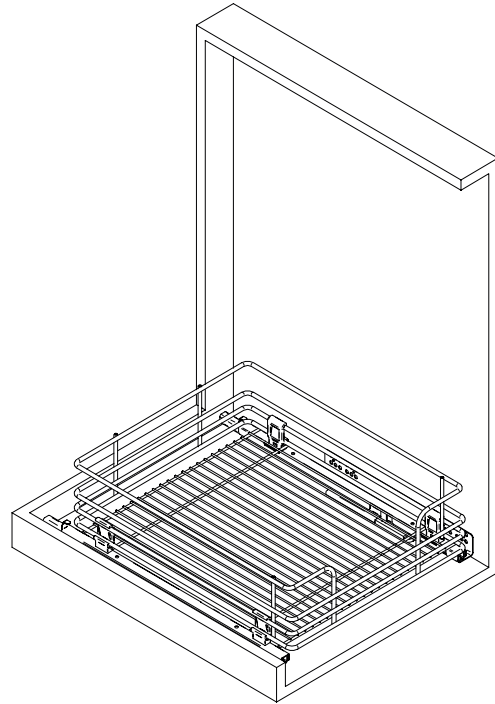

Cassetto quattro lati

Four-side drawer

CCPHM240B
CCPHM245B
CCPHM260B

Max: 25 Kg

15 min

x 1

+

Info