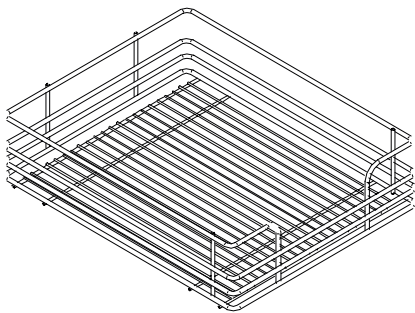

Info

1) AVVERTENZA! Leggi attentamente le istruzioni prima del montaggio e segui ogni passaggio indicato. L'azienda declina ogni responsabilità dall'uso improprio del prodotto. Ogni uso improprio del prodotto può causare lesioni. Modifiche o manomissioni del prodotto, annullano ogni condizione di garanzia.

2) Smaltisci i diversi materiali secondo regolamentazioni della tua città.

1) WARNING! Read the instructions carefully before assembly and follow each step indicated. The company declines all responsibility for improper use of the product. Any improper use of the product can cause injury. Modifications or tampering with the product void any warranty conditions.

2) Proceed to dispose of the different materials according to your city regulations.

A