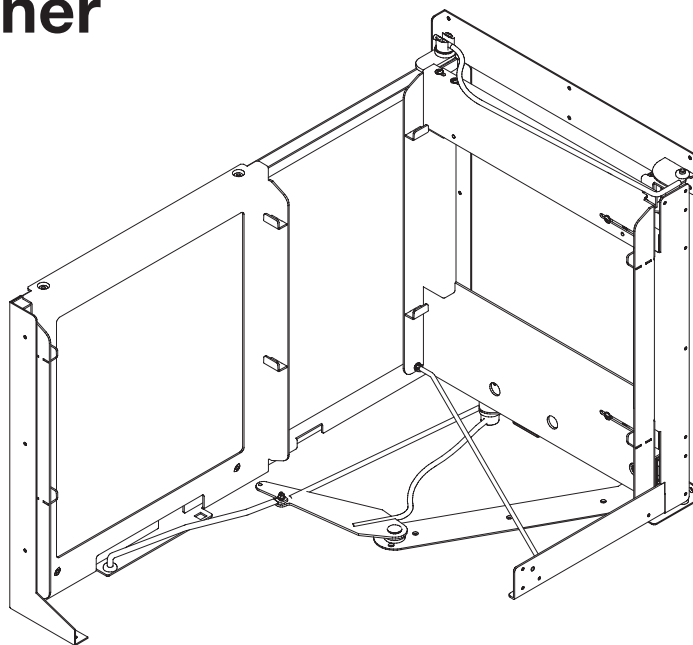

Meccanismo Smart Corner

Smart Corner mechanism

SMACS40DXFM
SMACS40SXF
SMACS45DXFM
SMACS45SXF

30 min

x 1

+

8

10