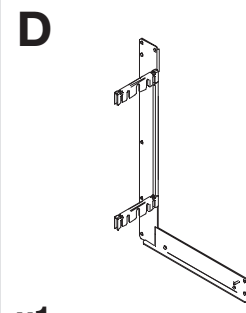

Meccanismo Smart Corner

Smart Corner mechanism

SMACS40DXFM
SMACS40SXF
SMACS45DXFM
SMACS45SXF

30 min

x 1

+

8

10