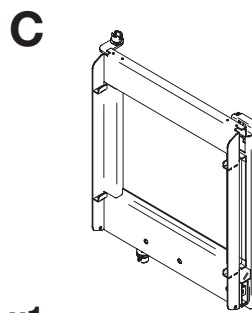

Meccanismo Smart Corner

Smart Corner mechanism

SMACS40DXFM
SMACS40SXF
SMACS45DXFM
SMACS45SXF

30 min

x 1

+

8

10