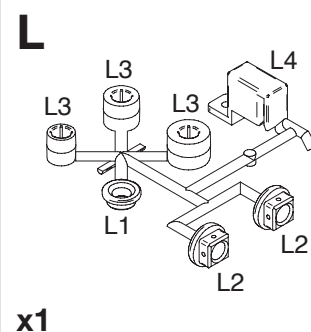

Meccanismo Smart Corner

Smart Corner mechanism

SMACS40DXFM
SMACS40SXF
SMACS45DXFM
SMACS45SXF

30 min

x 1

+

8

10