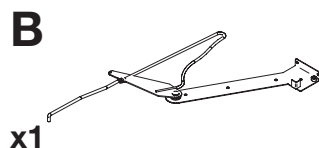

Meccanismo Smart Corner

Smart Corner mechanism

SMACS40DXFM
SMACS40SXF
SMACS45DXFM
SMACS45SXF

30 min

x 1

+

8

10