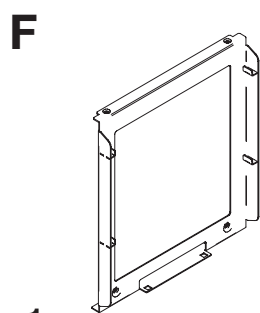

Meccanismo Smart Corner

Smart Corner mechanism

SMACS40DXFM
SMACS40SXF
SMACS45DXFM
SMACS45SXF

30 min

x 1

+

8

10