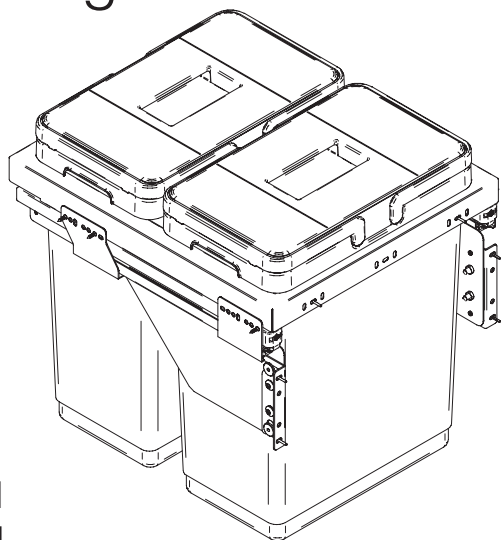

## Globe range

PGTM452M  
PGTM502M

PGTM453M  
PGTM503M

 Max: 40 Kg	 30 min	 x 1
 +		