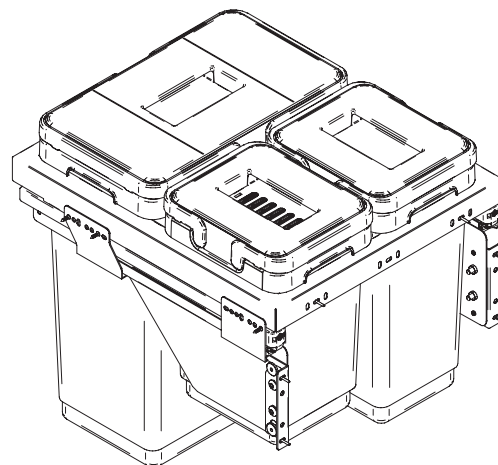

## Globe range

PGTM452M  
PGTM502M

PGTM453M  
PGTM503M

 Max: 40 Kg	 30 min	 x 1
 +		