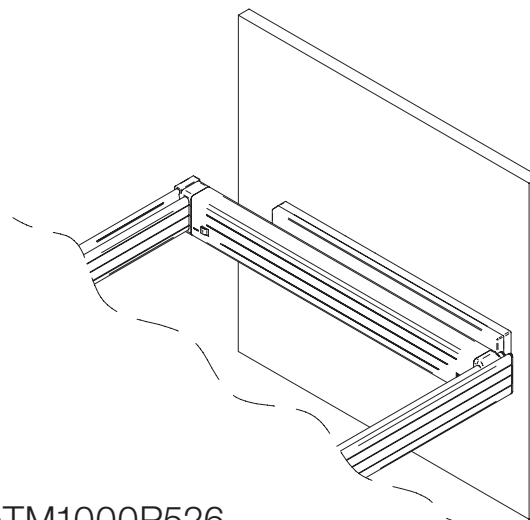

Telaio fisso

Cut to size frame

ATM1000P376

ATM1000P526

x 1

10 min

+

A (P376)