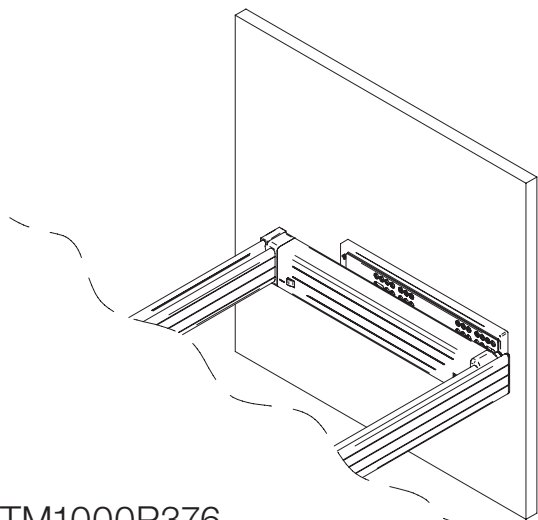

Telaio fisso

Cut to size frame

ATM1000P376

ATM1000P526

x 1

10 min

+

A (P376)