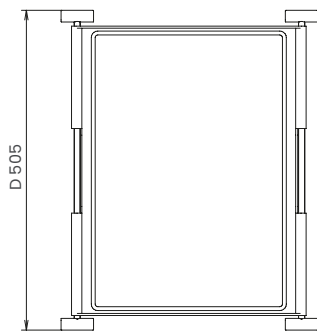

Laundry bag Venus | Elite

Sacca portabiancheria Venus | Elite

Laundry | Laundry

Cat. code

APPS38

APPS 38 Nome Name
Misura Dimension

Instruction sheet

4004118590MKT

Finish

VG

Verniciato grigio
Light grey

Materials

Metallo Metal
Plastica Plastic
Cotone Cotton

Load capacity Kg

Portata totale
Total capacity

Description

Dimensions

Cat. code	Cabinet size (cm)	Width (mm)	Depth (mm)	Height (mm)
APS38	—	380	505	430
APS46	—	460	505	430

Packaging

Cat. code	Size (cm)	Weight (kg)	Size (mm)	Pieces
APS38			1200 x 800	ND*
APS46			1200 x 800	ND*

Pallet configuration

Size (mm)	Pieces
1200 x 800	ND*
1200 x 800	ND*

Maintenance

Inquadrate il codice QR per scoprire il modo corretto di smaltire l'imballaggio e la corretta manutenzione del prodotto.

Scan the QR code to discover the correct way to dispose the packing and the correct maintenance of the product.