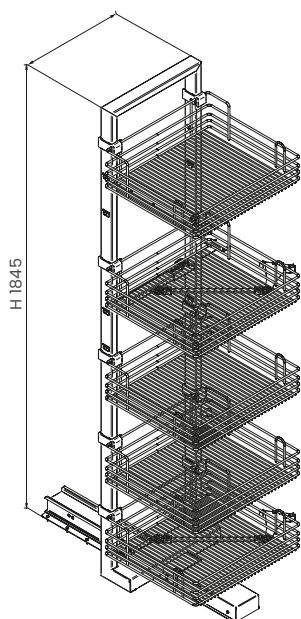

Galaxy maxi larder unit

Maxi colonna Galaxy

Maxi colonna | Maxi larder unit

Description

Telaio estraibile maxi colonna predisposto per apertura a 120° dell'anta. Reversibile. Portata 70 kg. Cesto per maxi colonna con aggancio e bloccaggio a scatto, che avviene inserendo il cesto sui due bracci portanti.

Pull-out frame for maxi larder unit. Suitable for 120° cabinet door opening. Reversible. Load capacity 70 kg. Basket for maxi-larder unit with easy and quick release system, which works by placing the basket on the two lead-bearing supports.

Dimensions

Cat. code	Width (mm)	Depth (mm)	Height (mm)
CEM45S/17	365	488	1845
CEM60S/17	515	488	1845
	Width (mm)	Depth (mm)	Height (mm)
CEM45CM5	320	416	144
CEM60CM5	470	416	144

Packaging

Cat. code	Size (cm)	Weight (kg)	Size (mm)	Pieces
CEM45S/17			1200 x 800	12
CEM60S/17			1200 x 800	7
CEM45CM5			1200 x 800	5
CEM60CM5			1200 x 800	8