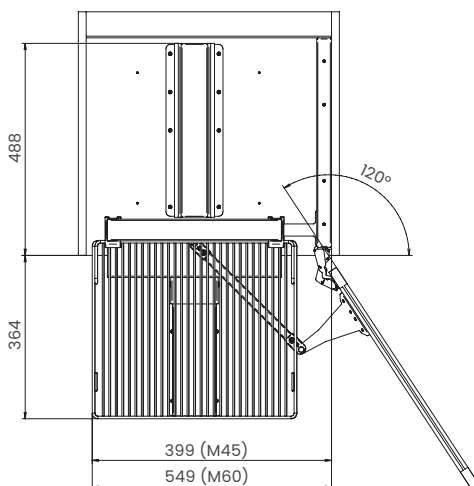

Galaxy maxi larder unit

Maxi colonna Galaxy

Maxi colonna | Maxi larder unit

Description

Telaio estraibile maxi colonna predisposto per apertura a 120° dell'anta. Reversibile. Portata 70 kg. Cesto per maxi colonna con aggancio e bloccaggio a scatto, che avviene inserendo il cesto sui due bracci portanti.

Pull-out frame for maxi larder unit. Suitable for 120° cabinet door opening. Reversible. Load capacity 70 kg. Basket for maxi-larder unit with easy and quick release system, which works by placing the basket on the two lead-bearing supports.

Dimensions

Cat. code	Width (mm)	Depth (mm)	Height (mm)
CEM45S/17	365	488	1845
CEM60S/17	515	488	1845
	Width (mm)	Depth (mm)	Height (mm)
CEM45CM5	320	416	144
CEM60CM5	470	416	144

Packaging

Cat. code	Size (cm)	Weight (kg)	Size (mm)	Pieces
CEM45S/17			1200 x 800	12
CEM60S/17			1200 x 800	7
CEM45CM5			1200 x 800	5
CEM60CM5			1200 x 800	8