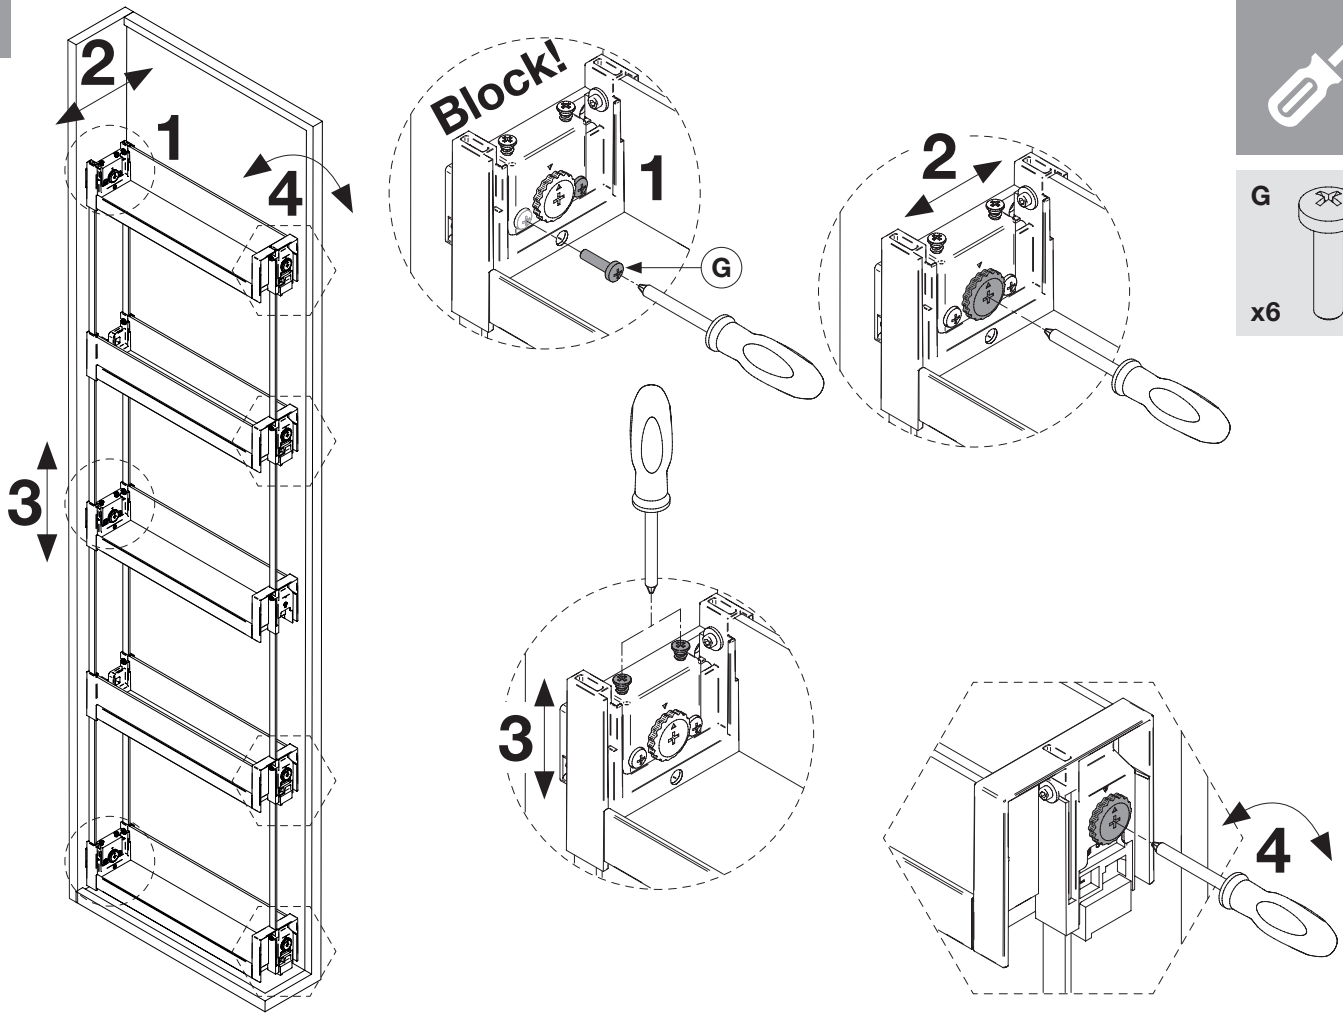

5

6

WARNING (proposition 65 compliant)
www.P65Warnings.ca.gov
CHEMICAL LISTED AS CAUSING
Formaldehyde (gas) Cancer

Vibo spa
via Arzignano, 46
36070 Trissino (VI) Italy
T +39 0445-492800
F +39 0445-492999
vibo@viboitaly.com
www.viboitaly.com